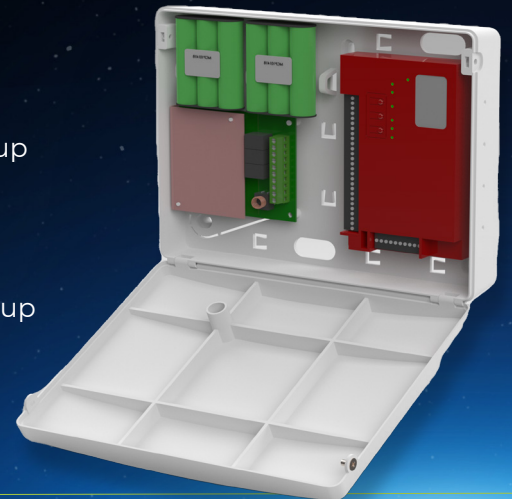

LPS-12-G3

30 hr battery backup
(Grade 3)

SIMPLICITY IN POWER SUPPLY INTEGRATION

To discover more about Elmdene, or any of our product ranges, get in touch with our team of experts who will be happy to talk about finding an ideal solution for your unique needs.

[Get in touch](#)